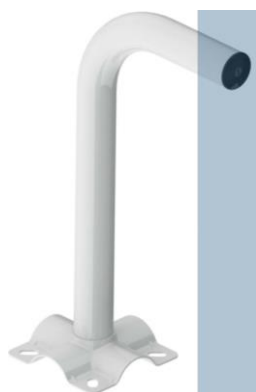

Dish bracket

EMBRACE 5

EMBRACE 5 is a bracket designed to mounting small DVB-T, GSM and LTE antennas to flat hard surfaces (walls, etc.). The bracket can also be mounted to the antenna mast or balcony railing - for this purpose, the TRIANGLE* applicator should be purchased.

- Dedicated to small DVB-T, GSM and LTE antennas
- Finish: painted

* TRIANGLE applicator kit allows you to mount Embrace 3 and 5 brackets to vertical masts and balcony railings. The applicator is to be purchased separately (not included).

TECHNICAL DATA

| Name/parameters | | EMBRACE 5 |
|------------------------|----|-----------------------------|
| Dedicated to | / | DVB-T, GSM and LTE antennas |
| Bracket diameter | mm | 32 |
| Distance from the wall | mm | 237 |
| Material type | / | painted steel |